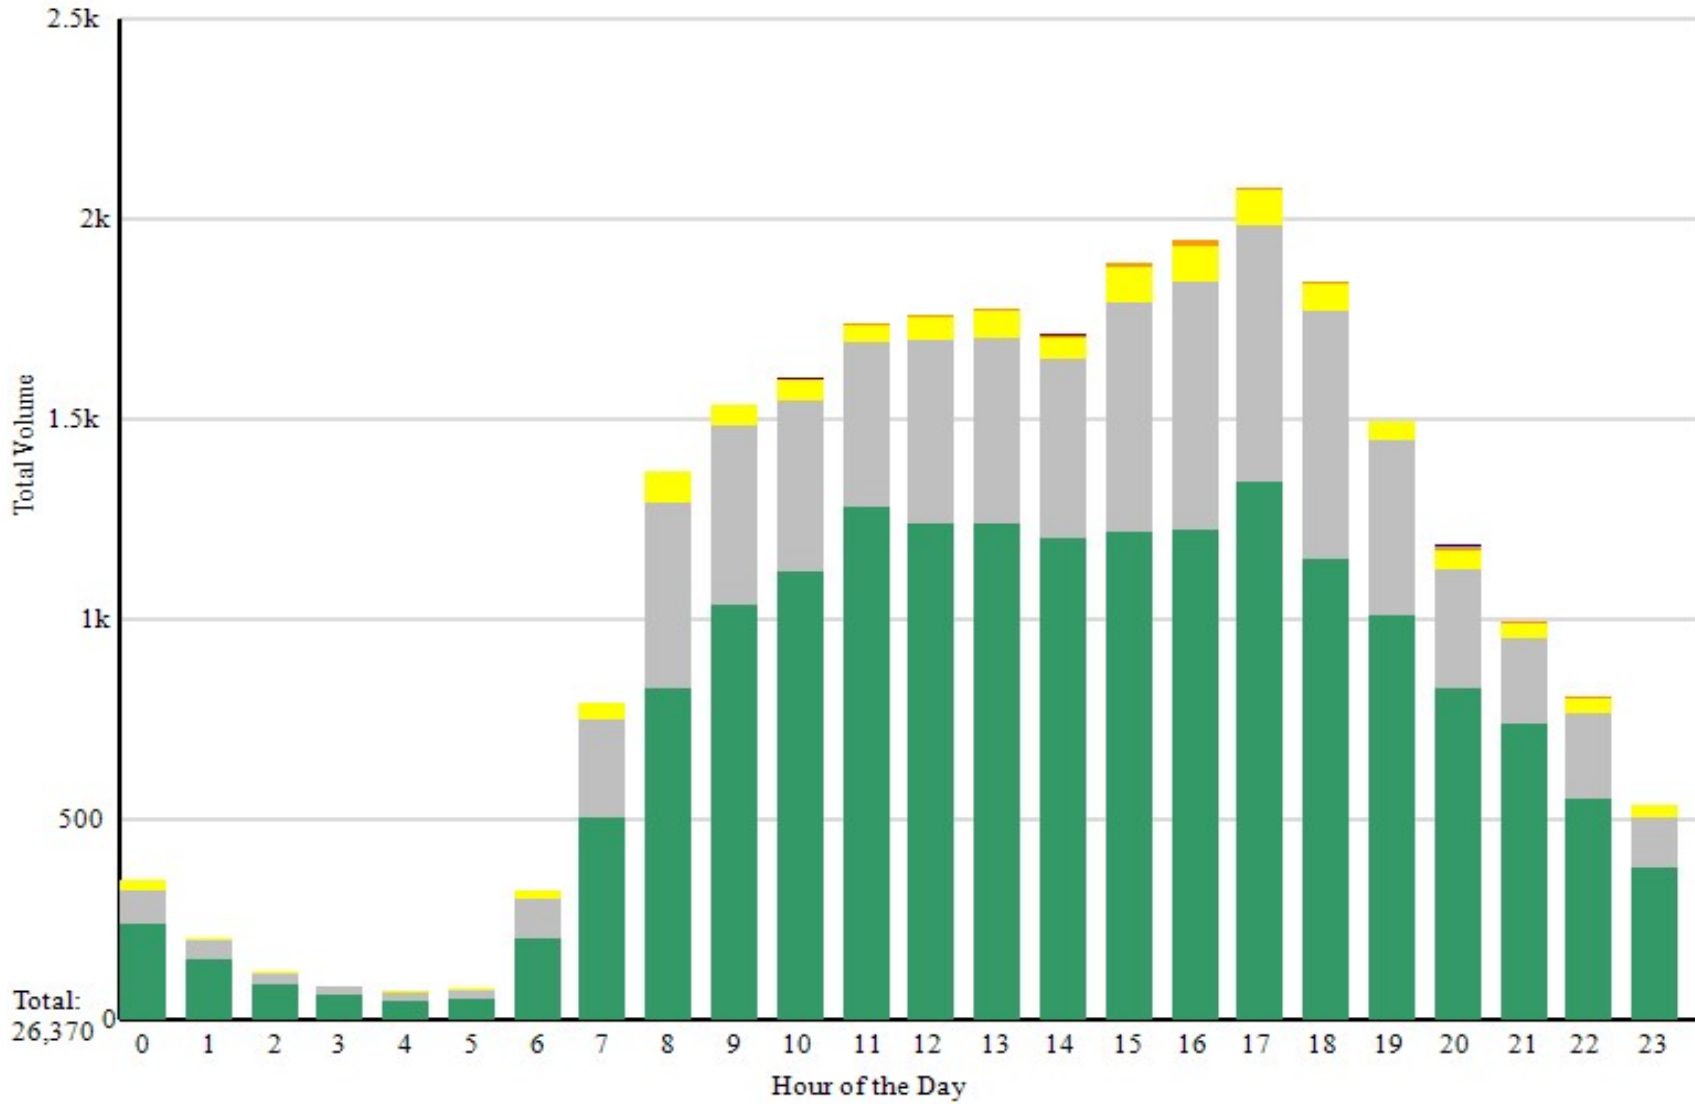

**Puyallup Police
Traffic Survey Summary**

Location: 1702 7th Ave SW
 Start Date: 10-09-17
 End Date: 10-19-17

Zone: Residential
 Start Time: 11:43:36
 End Time: 11:47:42
 Travel Direction: W

Speed	1 - 14	15 - 16	17 - 18	19 - 20	21 - 22	23 - 24	25 - 26	27 - 28	29 - 30	31 - 32	33 - 34	35 - 999
Volume	1494	666	772	959	1150	1597	2509	3824	4845	4290	2435	1829
% of Total	5.66%	2.52%	2.92%	3.63%	4.36%	6.05%	9.51%	14.5%	18.37%	16.26%	9.23%	6.93%
									Total Vehicles: 26370			

Speed Statistics		10 MPH Pace		Number Exceeding Limit				
Posted	30	Pace Speed	25 to 34	Speed	30+	40+	50+	Total
#At/Under Limit	17816	# in Pace	17903	Number	8456	96	2	8554
# Over Limit	8554	% in Pace	67.89%	Percent	32.06%	0.36%	0%	32.43%
Average Speed	27.2	85% Percentile	33					

**Puyallup Police
Speed/Time/Volume Graph**

Location: 1702 7th Ave SW
Dates: 10-09-17 to 10-19-17

Zone: Residential
Speed Limit: 30 MPH

Travel Direction: W

■ <=30
 ■ 31-35
 ■ 36-40
 ■ 41-45
 ■ 46-50
 ■ 51+

**Puyallup Police
Speed/Volume Graph**

Location: 1702 7th Ave SW
Dates: 10-09-17 to 10-19-17

Zone: Residential
Speed Limit: 30 MPH

Travel Direction: W