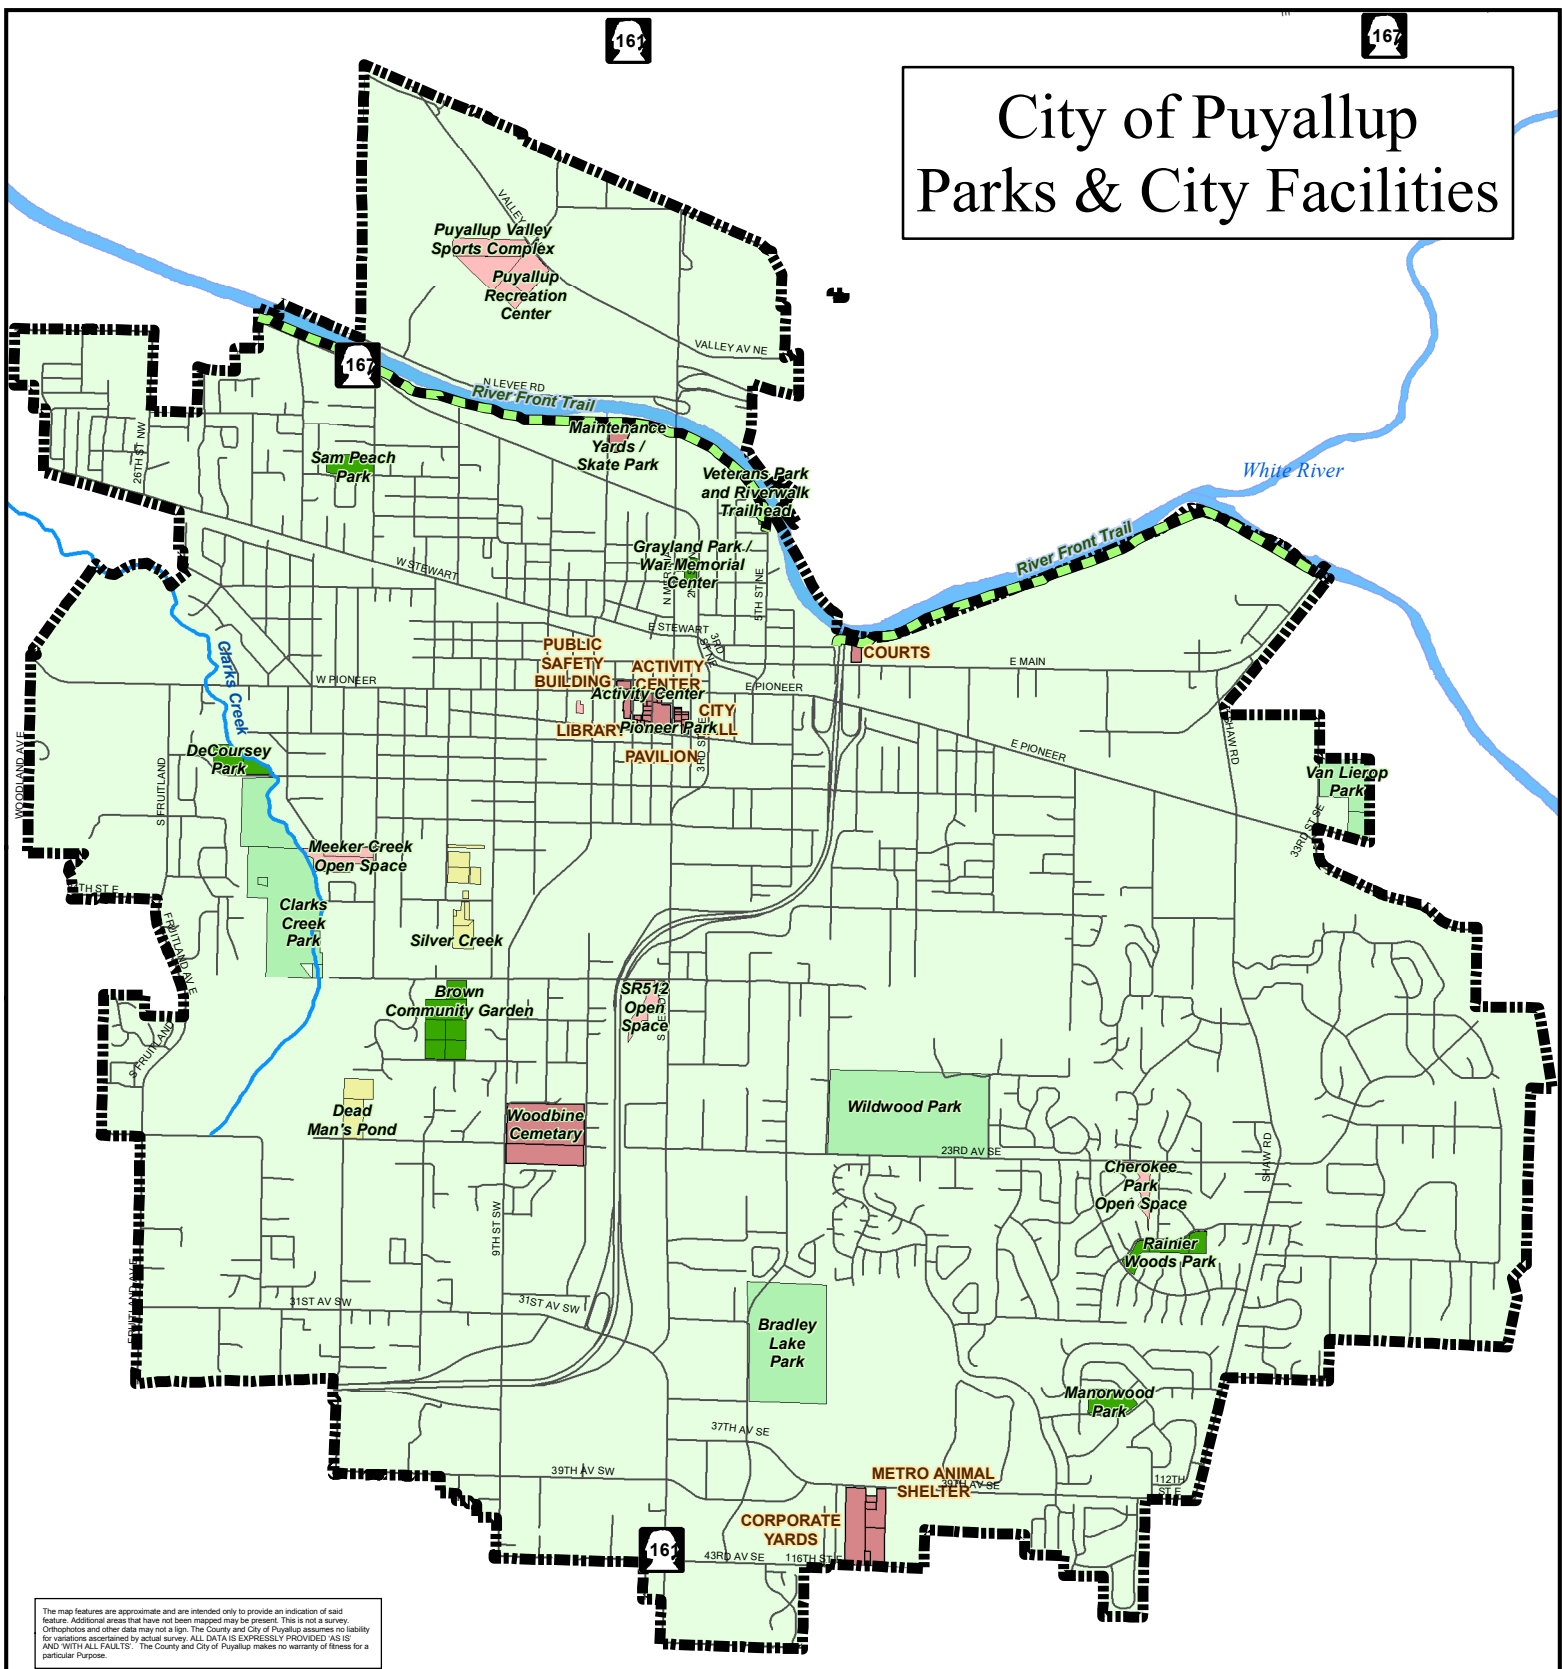

City of Puyallup Parks & City Facilities

City of Puyallup
Information Technology
Department

1. **Legend**
2. Community Park
   - Neighborhood Park
   - Special Use Facilities
   - Undeveloped
   - Riverwalk Trail
   - City Facilities
   - City Limits
   - Puyallup River
   - Clarks Creek

No Scale

September 18, 2018

File Name: jray/parks/
parks_and_facilities.mxd